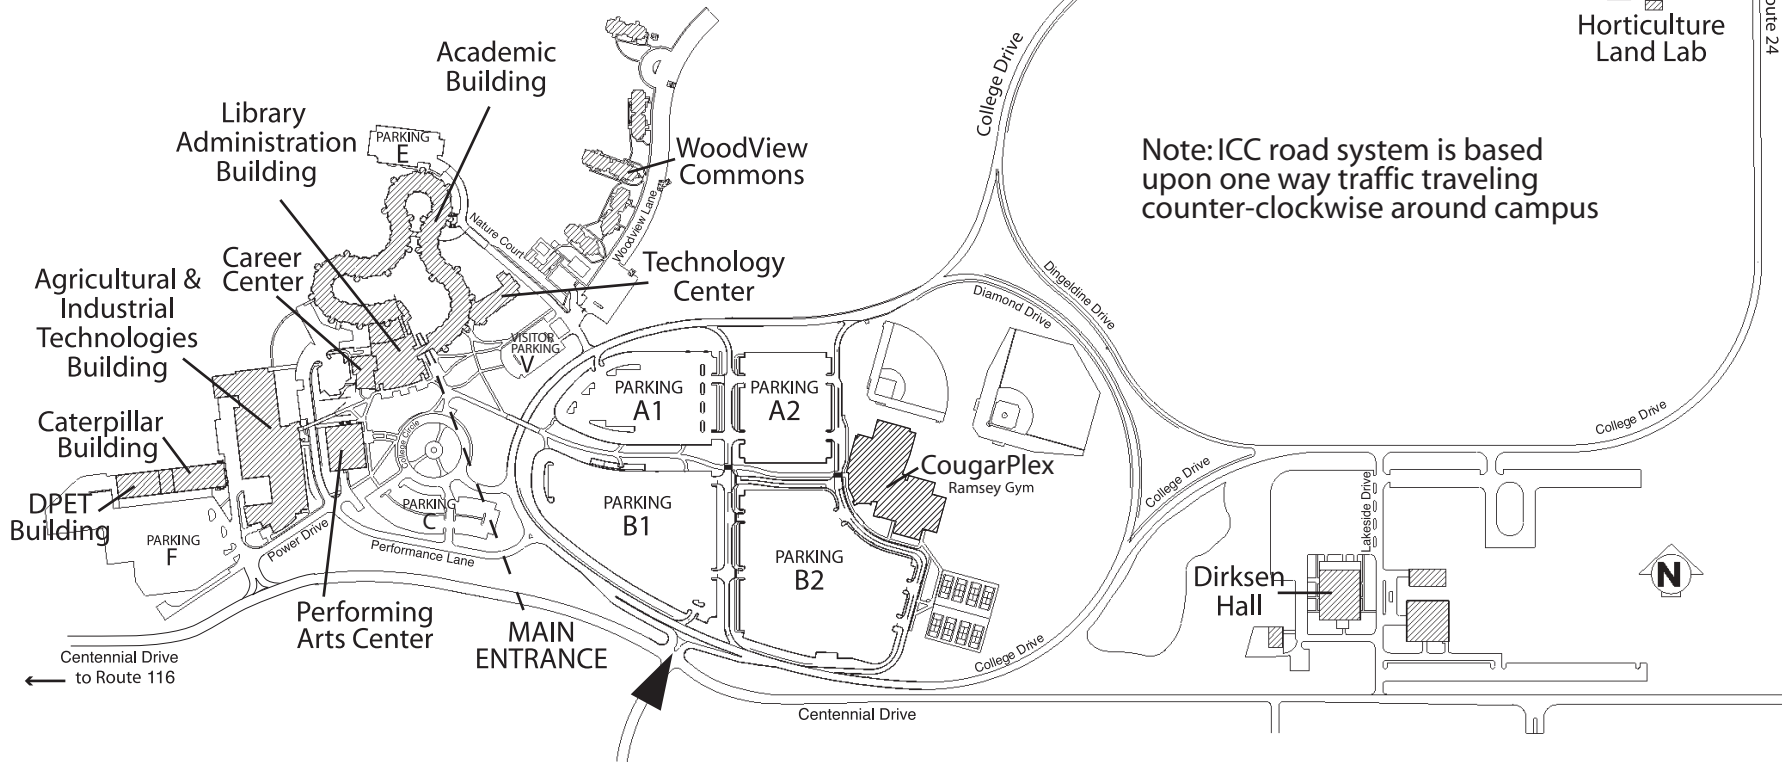

# East Peoria Campus

RT. 24

Frisbee Golf Course

PARKING G

Horticulture Land Lab

to Route 24

Note: ICC road system is based upon one way traffic traveling counter-clockwise around campus

MAIN ENTRANCE

Centennial Drive to Route 116

Centennial Drive

College Drive

Diamond Drive

Dimpeldine Drive

College Drive

College Drive

Lakeside Drive

Library Administration Building

Academic Building

WoodView Commons

Technology Center

Career Center

Agricultural & Industrial Technologies Building

Caterpillar Building

DPET Building

Woodview Lane

Westa Lane

Power Drive